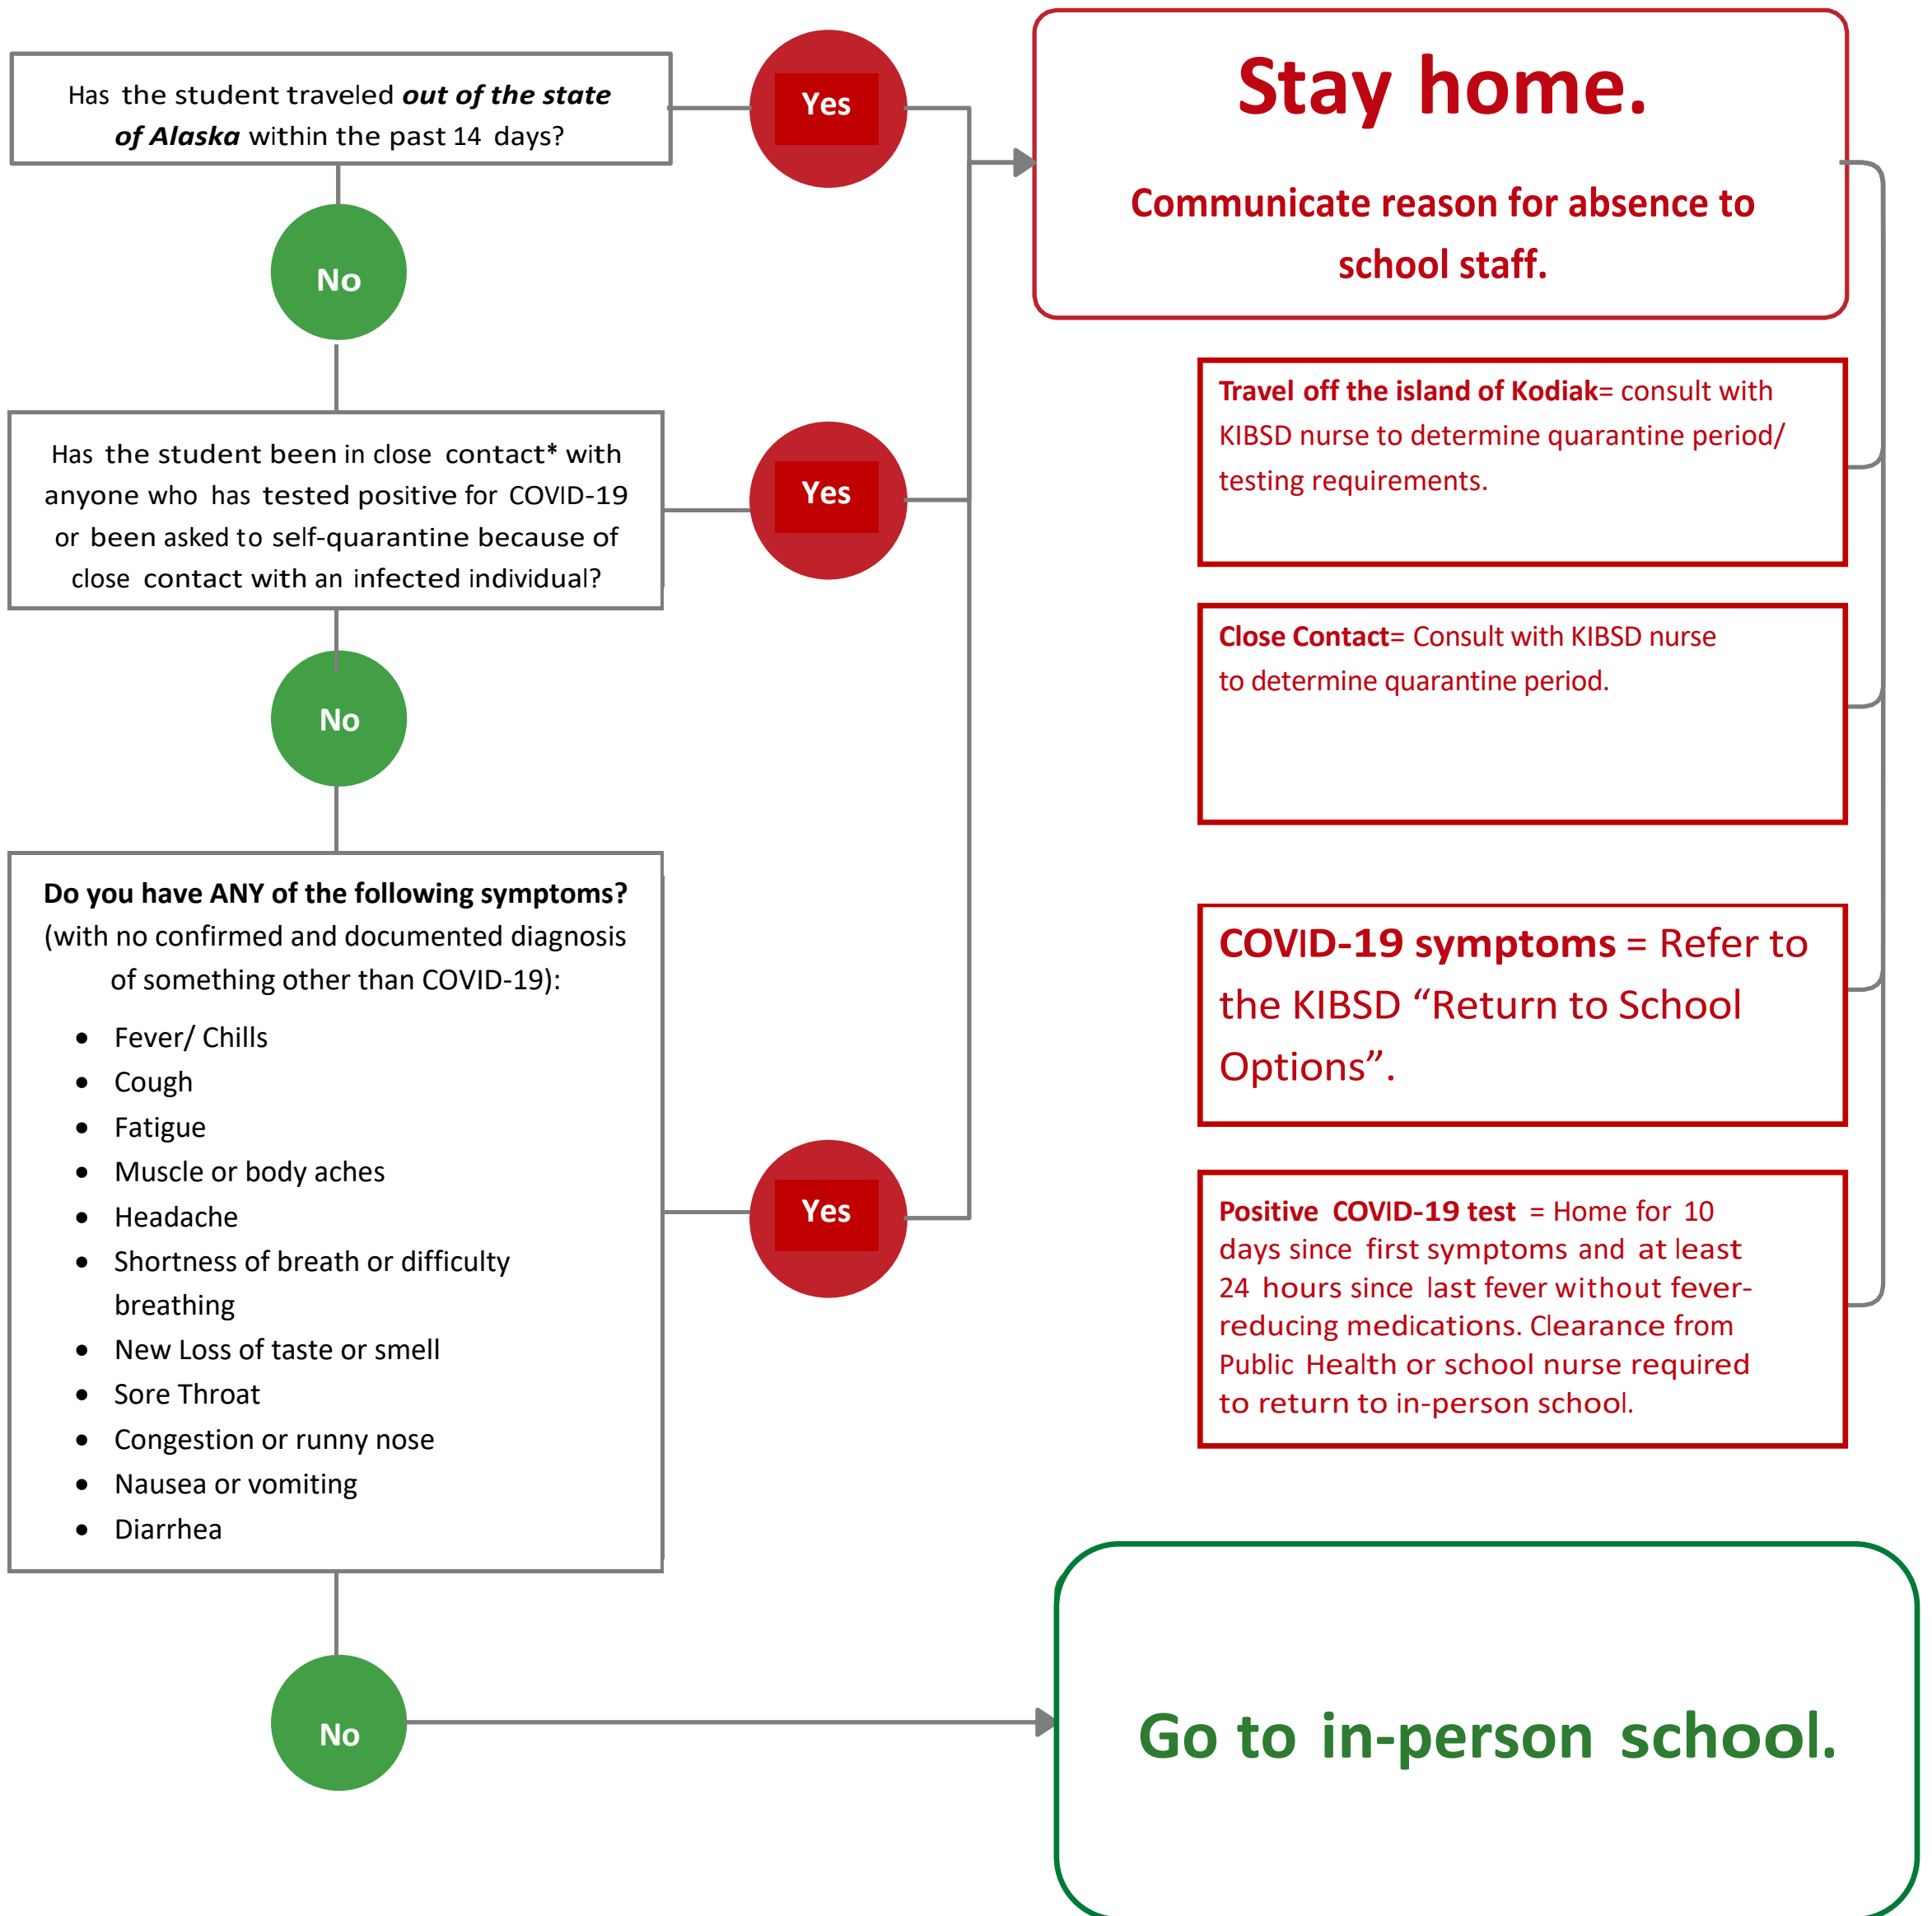

COVID-19 Daily Decision Tree

Review this decision tree every day before reporting to in-person school.

For Students

* Close contact is defined as being within 6 feet of someone diagnosed with COVID-19 for 15 minutes or longer (during their contagious period as specified by public health).